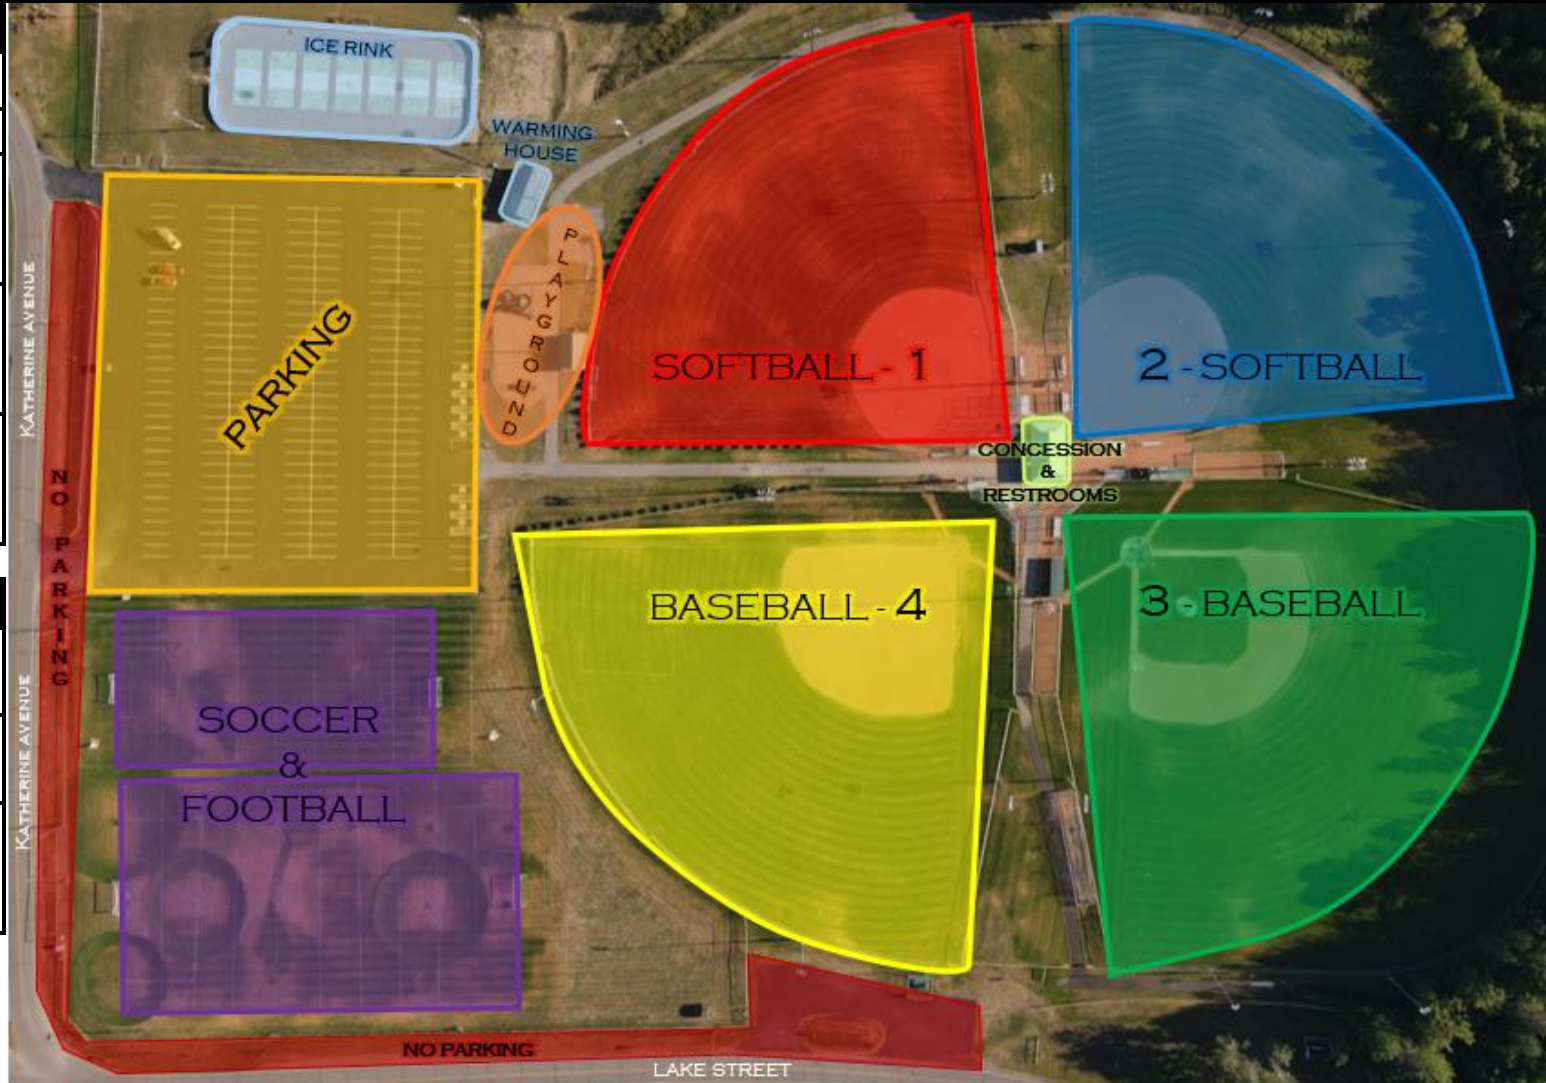

PORTAGE PARK

FACILITIES

PARKING LOT	
NO PARKING	
CONCESSION & RESTROOMS	
ICE RINK & WARMING HOUSE	
PLAYGROUND & PAVILION	

SPORTING FIELDS

SOFTBALL	1	
	2	
BASEBALL	3	
	4	
SOCCER & FOOTBALL		

25570 KATHERINE AVE, COHASSET, MN 55721